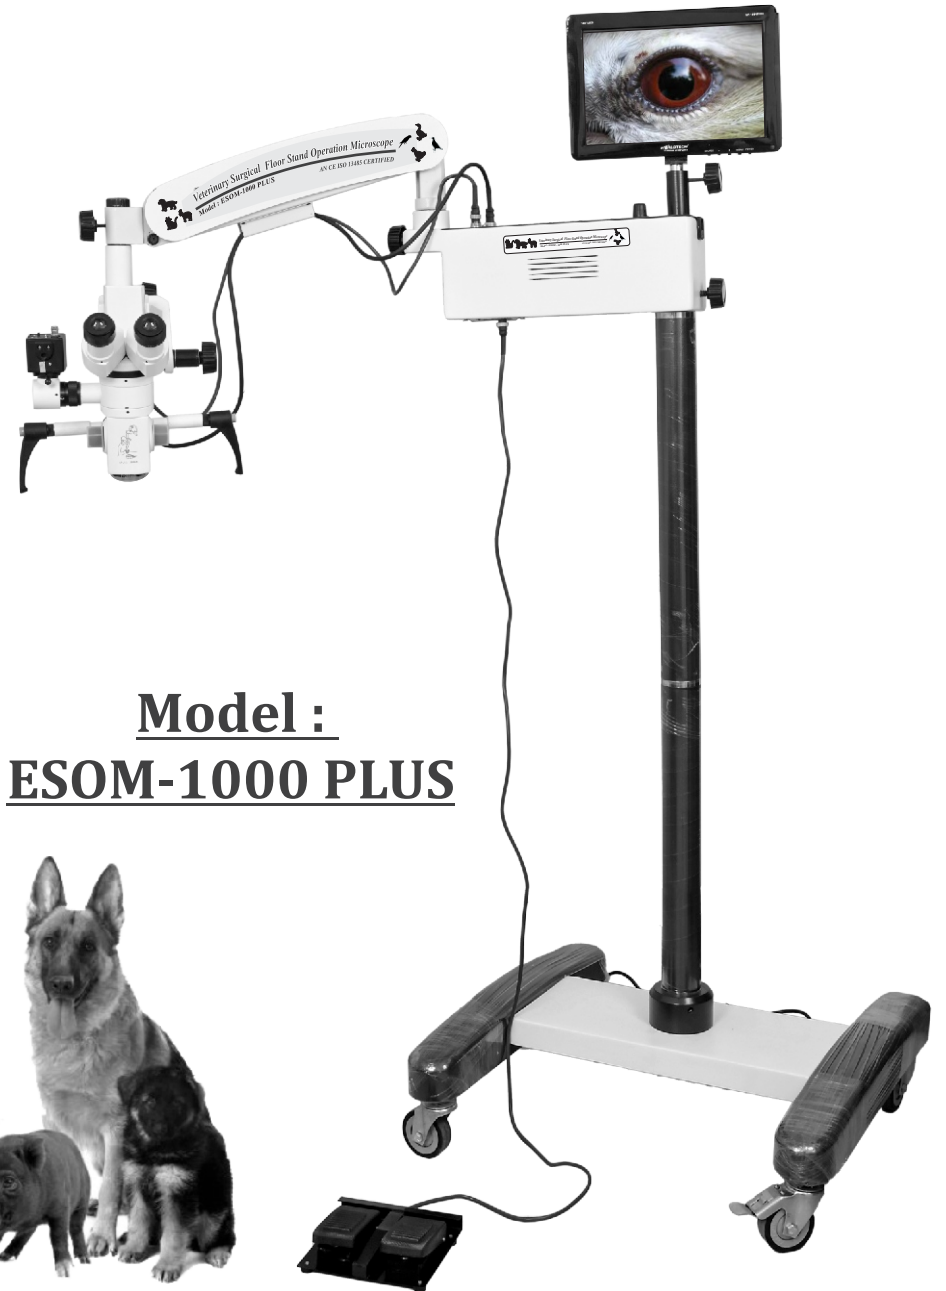

*Veterinary Surgical Floor Stand
Operation Microscope*

**Model :
ESOM-1000 PLUS**

USER MANUAL CUM INSTALLATION

PALLET 1

BOX 1

BOX 2

USER MANUAL CUM INSTALLATION

STEP 1