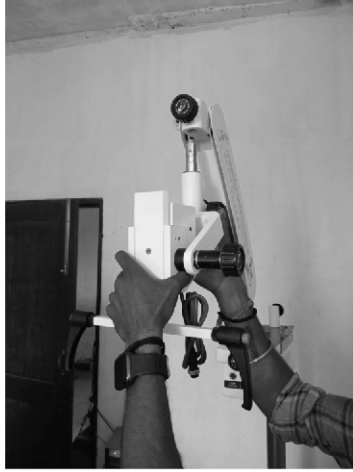

USER MANUAL CUM INSTALLATION