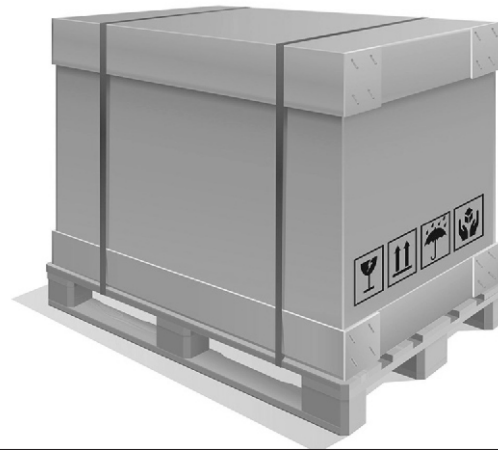

*Veterinary Surgical Floor Stand
Operation Microscope*

**Model :
ESOM-1000 PLUS**

USER MANUAL CUM INSTALLATION

PALLET 1

BOX 1

BOX 2

USER MANUAL CUM INSTALLATION

STEP 1