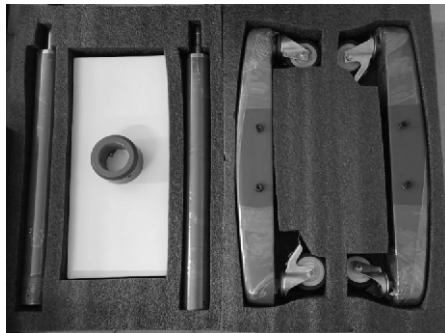

*Veterinary Surgical Floor Stand
Operation Microscope*

**Model :
ESOM-1000 PLUS**

USER MANUAL CUM INSTALLATION

PALLET 1

BOX 1

BOX 2

USER MANUAL CUM INSTALLATION

STEP 1